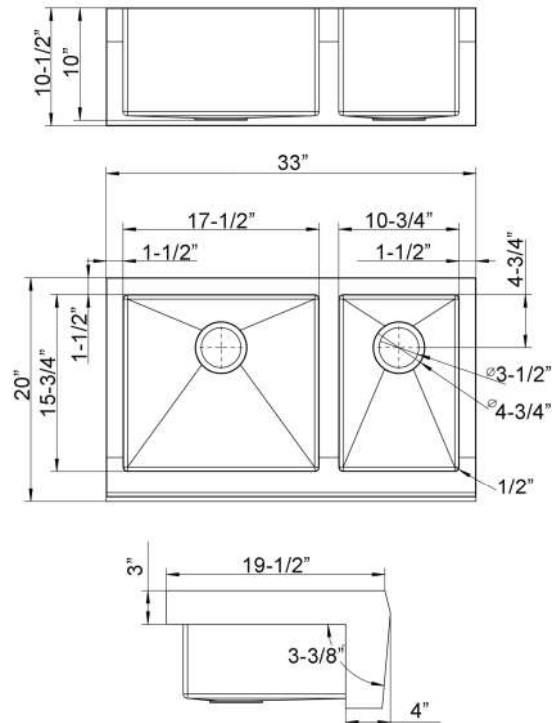

**33" CORAZON DOUBLE
BOWL FARMER SINK**

Cat. No
FSSDB2504-SS

W: 33"
D: 20"
H: 10-1/2"

Features:

- ▶ Solid 16 gauge, 304 grade metal construction
- ▶ Tight radius corners
- ▶ Easy maintenance with matte finish
- ▶ Mounting clips included
- ▶ Template is included
- ▶ Insulated for sound reduction
- ▶ Angled bowl
- ▶ Rim width is 1-1/2" on front and sides and 1" on back
- ▶ Drain is 3-1/2"
- ▶ 60/40 offset

Compliance Certification
Meets or exceeds the following specifications: ASME A112.19.3-2001 for Stainless Steel.

***Please do NOT cut hole without template or actual product.**

Interior Dimensions:

Large

Basin Interior: 17-1/2" W x 15-3/4"D
Basin Depth: 10"

Small

Basin Interior: 10-3/4"W x 15-3/4"D
Basin Depth: 10"

Dimensions of fixture are nominal and may vary within the range of tolerances established by ANSI Standard A112.19.2. Dimensions and specifications subject to change without notice.